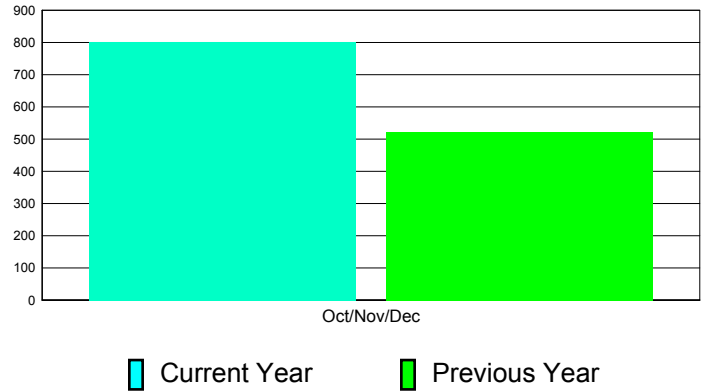

Comparison of Membership Gain/Loss

Current Year Compared to the Previous Year