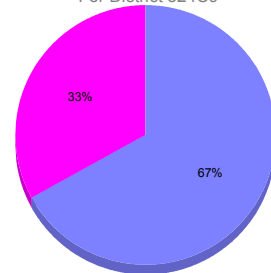

Membership Results 2011-2012

Goal, New, Dropped, Gain/Loss

Comparison of Membership Gain/Loss

Current Year Compared to the Previous Year

Gender Comparison 2010-2011

For District 324C9

Oct/Nov/Dec

■ Male ■ Female