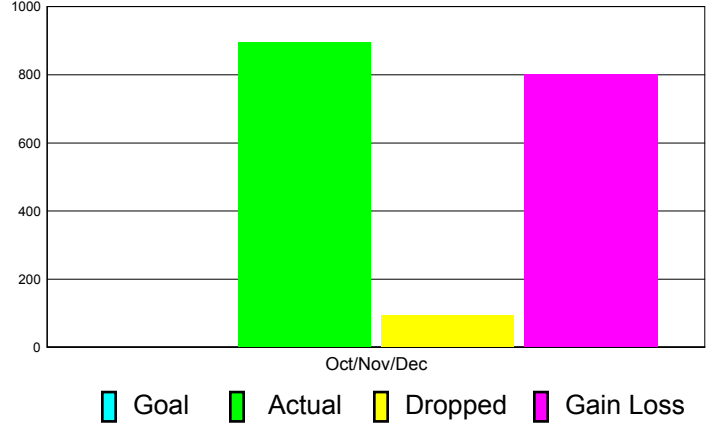

Membership Results 2011-2012

Goal, New, Dropped, Gain/Loss